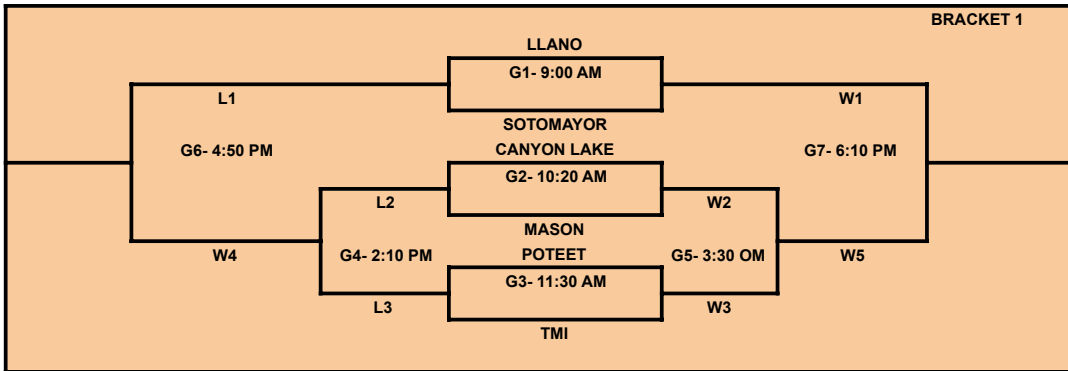

updated 2/18/24

Feb 22- Thursday- LHS			
Time		VS	
9:00 AM	LLANO JV	VS	SONORA
10:15 AM	JARRELL	VS	MASON
11:30 AM	TMI	VS	SONORA
12:45 PM	HARPER	VS	SOTOMAYOR
2:00 PM	POTEET	VS	SONORA
3:15 PM	JOHNSON CITY	VS	CANYON LAKE
4:30 PM	JARRELL	VS	SHALLOWATER
5:45 PM	HARPER	VS	SHALLOWATER
7:00 PM	JOHNSON CITY	VS	POTEET

TEAMS
LLANO JV
JARRELL
TMI
HARPER
POTEET
JOHNSON CITY
SOTOMAYOR
SONORA
CANYON LAKE
SHALLOWATER
LLANO
MASON

Feb 23- Friday- LHS			
Time		VS	
9:00 AM	LLANO	VS	SHALLOWATER
10:15 AM	LLANO	VS	TMI
11:30 AM	JOHNSON CITY	VS	SOTOMAYOR
12:45 PM	SHALLOWATER	VS	SONORA
2:00 PM	POTEET	VS	MASON
3:15 PM	JARRELL	VS	TMI
4:30 PM	CANYON LAKE	VS	HARPER
5:45 PM	MASON	VS	SOTOMAYOR
7:00 PM	LLANO	VS	CANYON LAKE

Feb 24-Saturday- LHS			
Time		VS	
9:00 AM	LLANO	VS	SOTOMAYOR
10:20 AM	CANYON LAKE	VS	MASON
11:30 AM	POTEET	VS	TMI
12:50 PM	W1	VS	W2
2:10 PM	L2	VS	L3
3:30 PM	W2	VS	W3
4:50 PM	L1	VS	W4
6:10 PM	W5	VS	W1

Feb 24- Saturday- STING			
Time		VS	
9:00 AM	JARRELL	VS	HARPER
10:20 AM	SHALLOWATER	VS	JOHNSON
11:30 AM	L1	VS	L2

LLANO DIRT TOURNAMENT- LHS